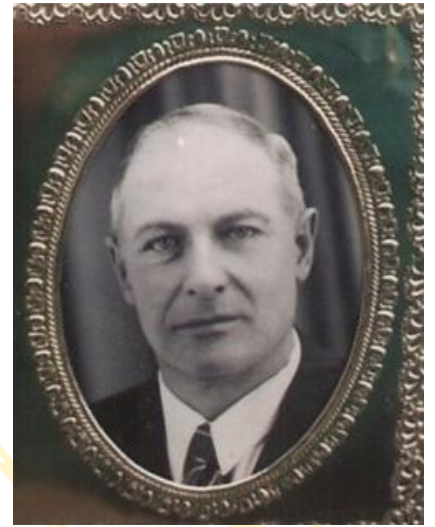

Henry Bernard Klitz

Born: 1884

Married: 1908

To: Mary Anna Eikmeier

Died: 1947

Occupation:
Farmer

Henry Bernard was the second and youngest child born to John Henry Klitz and Angela Kluthe.

After marrying, Henry and Mary Eikmeier resided on the farmstead deeded by Henry's mother. This farm is still in family, currently owned by Mrs. David Klitz.